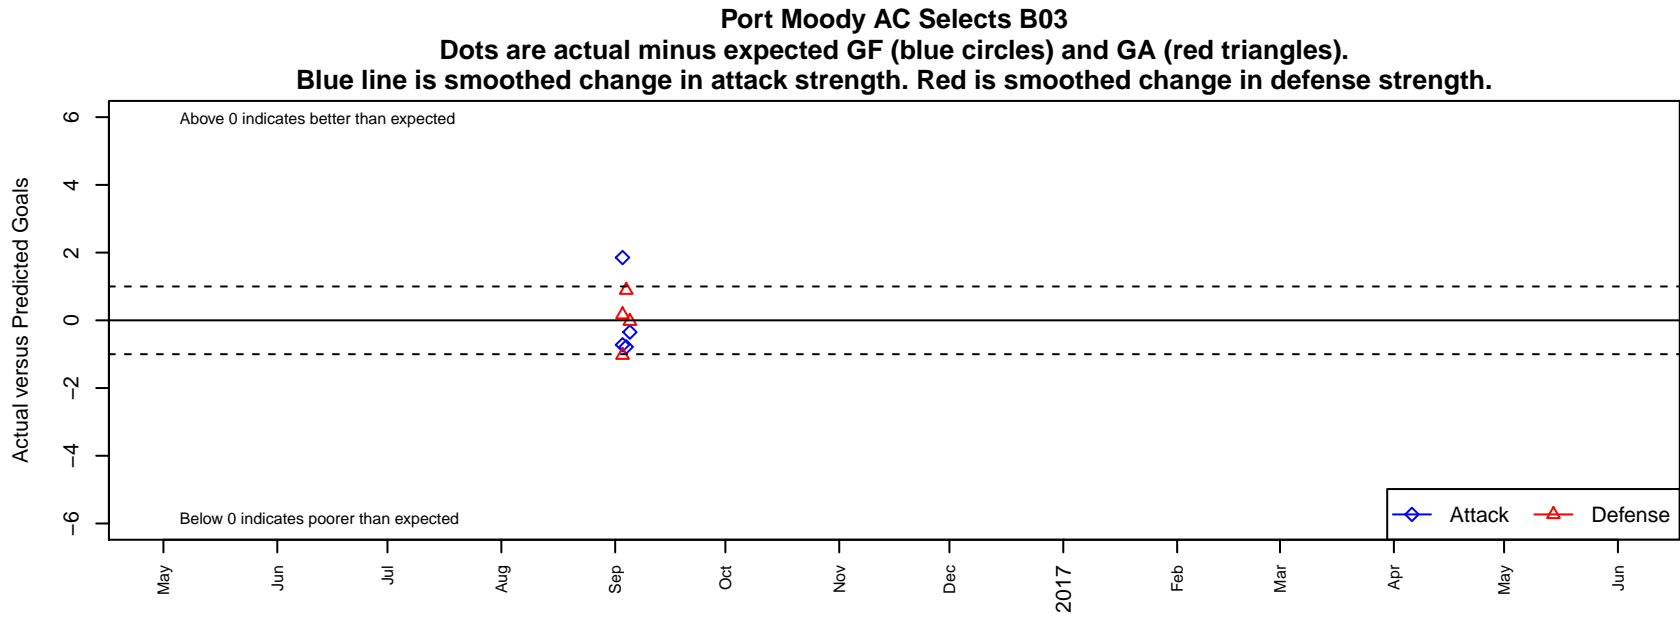

Port Moody AC Selects B03

, BC
B03 total strength=1330
attack=8.21 defense=4.79

alt names used: PORT MOODY U14 BOYS METRO (CANADA)
Venues played: 2016 SX Cup U14 Metro – Tier 2 U14

date	home		away		venue	pred.home	pred.away
2016-09-05	Coquitlam Metro Ford AC Milan B03	1	Port Moody AC Selects B03	2	2016 SX Cup U14 Metro – Tier 2 U14	0.97	2.35
2016-09-04	PSPL Academy Green B03	0	Port Moody AC Selects B03	1	2016 SX Cup U14 Metro – Tier 2 U14	0.89	1.78
2016-09-03	Surrey FC Pegasus B03	4	Port Moody AC Selects B03	4	2016 SX Cup U14 Metro – Tier 2 U14	4.17	2.15
2016-09-03	Gorge Alma Libre B03	2	Port Moody AC Selects B03	0	2016 SX Cup U14 Metro – Tier 2 U14	0.97	0.72